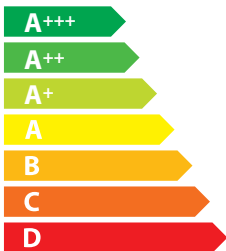

ENERG
енергия · ενεργεια

CONCEPT

OPV3860ds

42
kWh/annum

Icon of a three-leaf plant inside a circle. Below it, the text "ABCD**E**FG" is displayed, where 'E' is bolded.

Icon of a light bulb. Below it, the text "ABC**D**EFG" is displayed, where 'D' is bolded.

Icon of water droplets falling from a pipe. Below it, the text "ABC**D**EFG" is displayed, where 'D' is bolded.

Icon of a speaker with sound waves. Below it, the text "65**dB**" is displayed, where '65' is bolded.